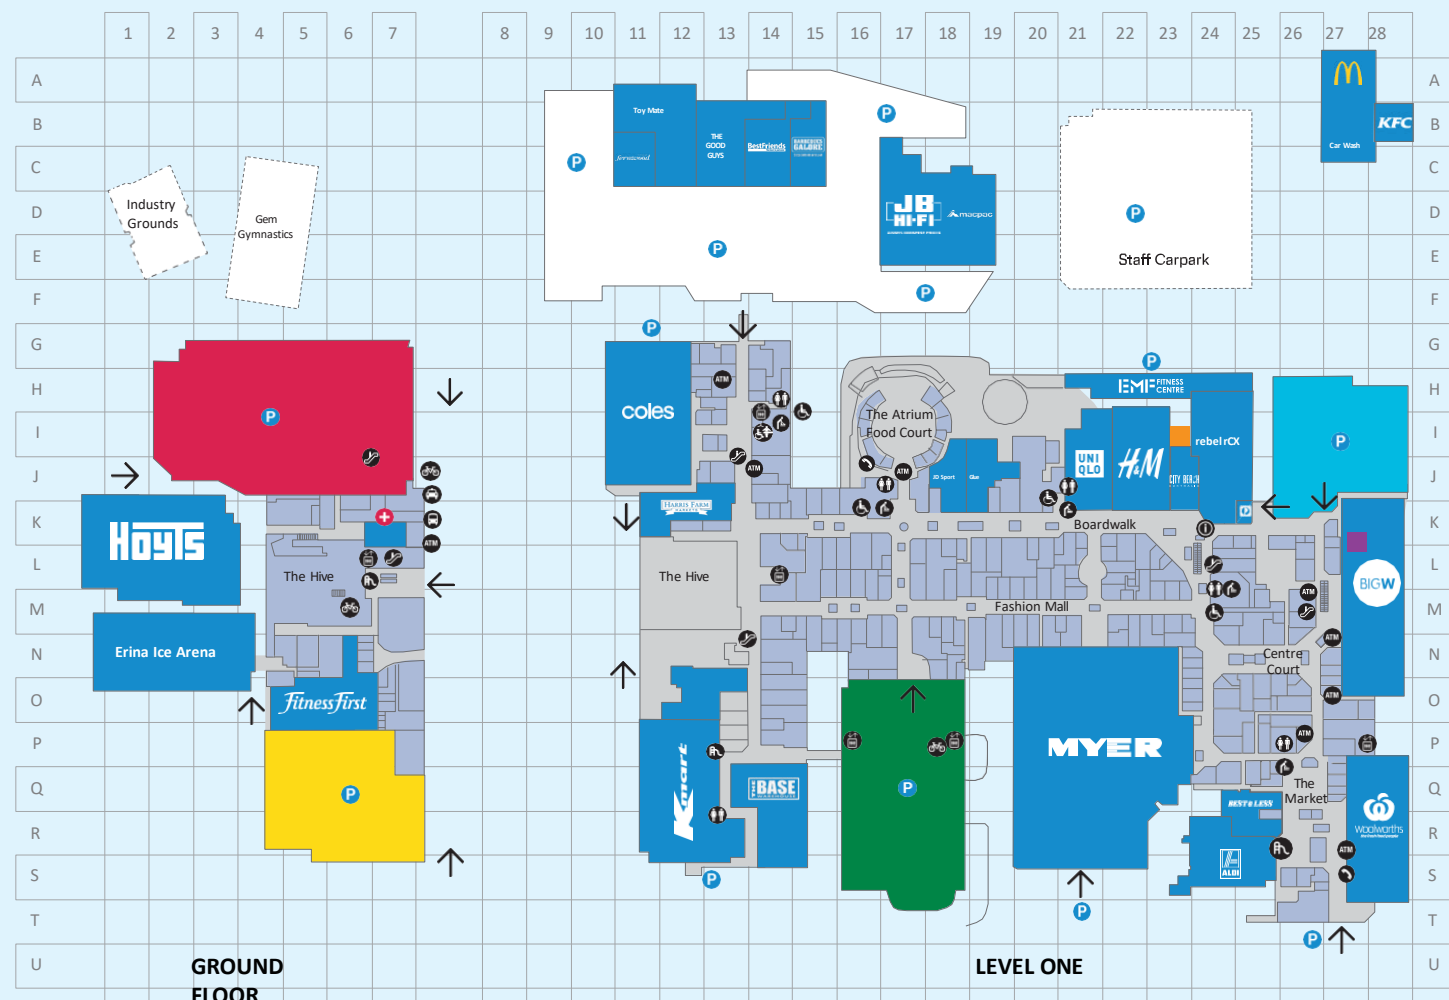

Erina Fair

MADE FOR THE COAST

Ground Level

Level One

- Toilets
- Disabled Toilets
- Parents Rooms*
- Elevators
- Customer Service

- Centre
- Food Court
- Adult Changing Facilities
- Children's play area
- Bike Racks

ERINA FAIR

MAJOR STORES

Aldi	S24
Best & Less	R24
Big W Coles	M27
Kmart	I11
MACPAC	P12
Myer	E19
REBEL CX	Q12
Woolworths	J24

CAFES & RESTAURANTS

Aromas at the Fair	Q26
Gourmet Pizza Kitchen	N5
Grill'd	L14
Hero Sushi	K14
Lindt Cafe	J14
Mad Mex	L14
Muffin Break	Q26
My Café Jwa1	I12
Oliver Brown	M14
Pattison's Patisserie	K13
Rose Café	M26
Sage Café	M13
Sage Express	P13
San Churro	N4
Sit 'N' Chat	N24
Soul Origin (The Corner)	K14
Soul Origin (The Market)	P25
Sushi Hub	R26
Thai Thyme	K12
Thai Thyme Express	H18
The Industry Grounds	D2
The Shed Café Yummy	K18
Delicious	L23

NEWS, CARDS, BOOKS & LOTTO

Bookface	O13
Celebrations Cards & Gifts	O25
Erina Library	M7
Nextra Market	O26
Nextra Corner	J14
QBD	N25
Smiggle	N27
Typo	L24

SERVICES

Aquarius Car Wash	B28
Australia Post	K24
Central Coast Dance	O7
Customer Service Desk	K24
Erina Centre - Room Hire	N7
Industry Grounds	D2
Jax Tyres	S7
Library	N7
Looksmart Alterations	P24
Master Hands	M26
Mister Minit	L24
My Car	H23
Shoeworx	M27
Skin Candy	K15
Snap Car Wash Red Car Park 1	J7
Snap Car Wash Green Car Park 2	O16
Springfresh Drycleaners	K26
Stichery Alterations	L23
The Hub	N7

TOBACCO & LIQUOR

BWS	S27
King of the Pack	Q25
Liquorland	J12

TRAVEL

Flight Centre	O26
Helloworld	K23
Kathmandu	O14
MacPac	E19
Travelex Worldwide (inside Helloworld)	K23
Travel Money Oz (Inside Flight Centre)	O26